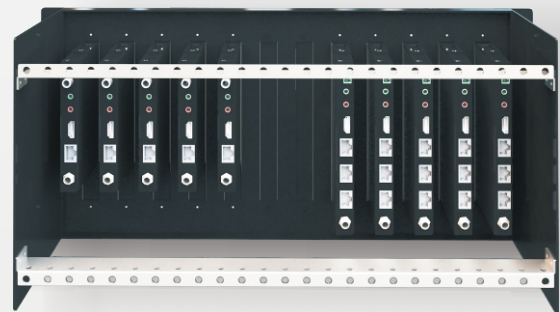

RM12

Rack Mounting Systems for CleanDigital Electronics

The RM12 is a 12 slot rack mount frame that securely holds up to 12 devices in a standard rack size chassis.

Clean up your racks and provide your clients with a truly professional solution.

- 12 slots for rack mounting up to 12 devices (I.e. TPU422 / TPU411)
- 5 RUY chassis height
- 19" standard rack width
- Cable management frame at rear
- Includes chassis mounting ears for compatible devices (I.e. TPU422 / TPU411)
- Quick mount design for devices
- Strong steel construction
- Includes 12 black panels for unused slots