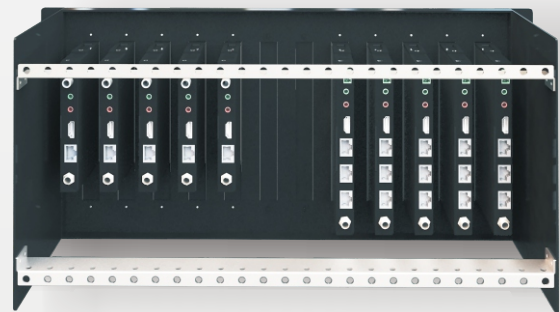

## Rack Mounting Systems for CleanDigital Electronics

---

The RM12 is a 12 slot rack mount frame that securely holds up to 12 devices in a standard rack size chassis.

Clean up your racks and provide your clients with a truly professional solution.

- 12 slots for rack mounting up to 12 devices (I.e. TPU422 / TPU411)
- 5 RUY chassis height
- 19" standard rack width
- Cable management frame at rear
- Includes chassis mounting ears for compatible devices (I.e. TPU422 / TPU411)
- Quick mount design for devices
- Strong steel construction
- Includes 12 black panels for unused slots