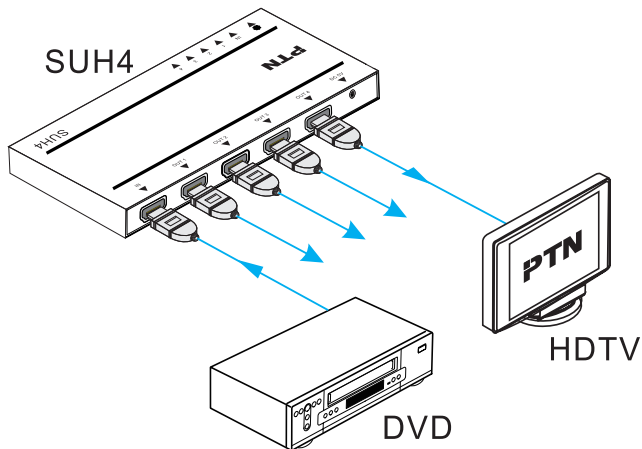

SUH4

SUH4 is a 1x4 HDMI splitter with unique ultra-slim design. It supports 4K resolution and HDCP 1.4.

- Ultra-slim design.
- Bandwidth up to 10.2Gbps.
- Support HDMI 1.4, 4Kx2K & 1080p 3D.
- Support hot-plug.
- HDCP 1.4 compliant.

Input	1 HDMI (Female type A HDMI 1.4), T.M.D.S. 2.9V~3.3V, 100Ω
Output	4 HDMI (Female type A HDMI 1.4), T.M.D.S. 2.9V~3.3V, 100Ω
Bandwidth	10.2Gbps
Max Resolution	4Kx2K, 1080P 3D@60Hz
Max Pixel Clock	340MHz
Gain	0dB
HDCP	Compliant with HDCP1.4
EDID	In-built EDID management
Temperature	-10 ~ +40°C
Reference Humidity	10% ~ 90%
Power Consumption	3.6W (Max.)
Power	DC 5V 1A
Dimension	W150xH11xD70mm
Weight	0.12kg

Video signal: