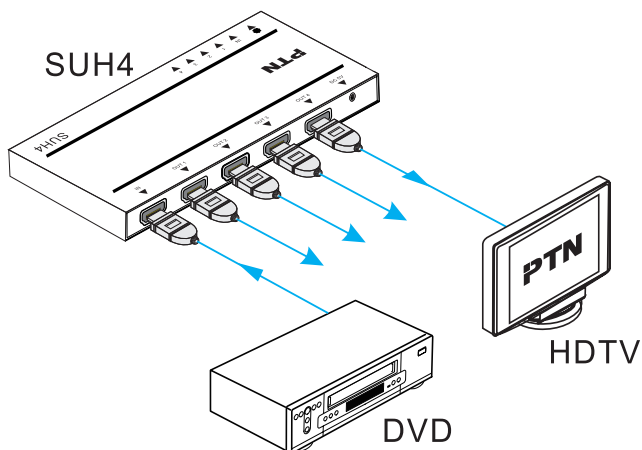

# SUH4

SUH4 is a 1x4 HDMI splitter with unique ultra-slim design. It supports 4K resolution and HDCP 1.4.

- Ultra-slim design.
- Bandwidth up to 10.2Gbps.
- Support HDMI 1.4, 4Kx2K & 1080p 3D.
- Support hot-plug.
- HDCP 1.4 compliant.

Input	1 HDMI ( Female type A HDMI 1.4), T.M.D.S. 2.9V~3.3V, 100Ω
Output	4 HDMI ( Female type A HDMI 1.4), T.M.D.S. 2.9V~3.3V, 100Ω
Bandwidth	10.2Gbps
Max Resolution	4Kx2K, 1080P 3D@60Hz
Max Pixel Clock	340MHz
Gain	0dB
HDCP	Compliant with HDCP1.4
EDID	In-built EDID management
Temperature	-10 ~ +40°C
Reference Humidity	10% ~ 90%
Power Consumption	3.6W (Max.)
Power	DC 5V 1A
Dimension	W150xH11xD70mm
Weight	0.12kg

Video signal: 